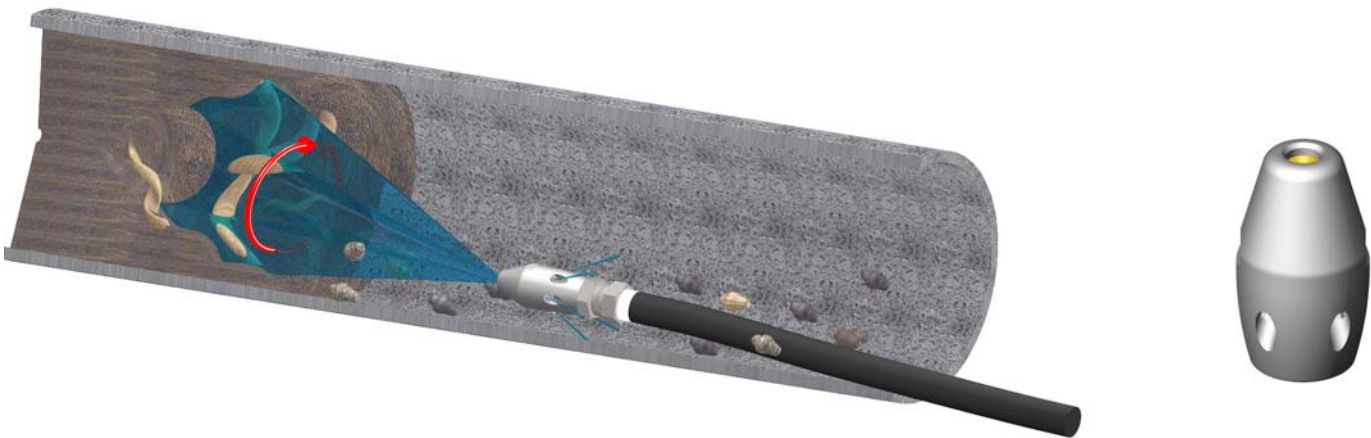

enz[®] usa inc.

The New Rotodrill Nozzle With Rotating Front Jet

- Improved Cutting Performance
- 3-4 times better cleaning than conventional pointed nozzles
- More efficient cleaning with a rotating front jet
- Excellent propulsion
- Applications: Blocked pipes, Frozen pipes, Heavy debris

	36.050	36.075	36.100
	1/2"	3/4"	1"
	Ø 2" – 8"	Ø 2.75" – 10"	Ø 6" – 14"
	13 GPM/min	20 GPM/min	48 GPM/min
	1 x Rotating Forward Jet	1 x Rotating Forward Jet	1 x Rotating Forward Jet
	6 x M4 Thrust	6 x M6 Thrust	8 x M6 Thrust
	Max 5000 PSI	Max 4000 PSI	Max 4000PSI
	1.25" x 2.2"	1.5" x 2.95"	2.4" x 3.3"
	0.25 lbs	0.54 lbs	1.5 lbs